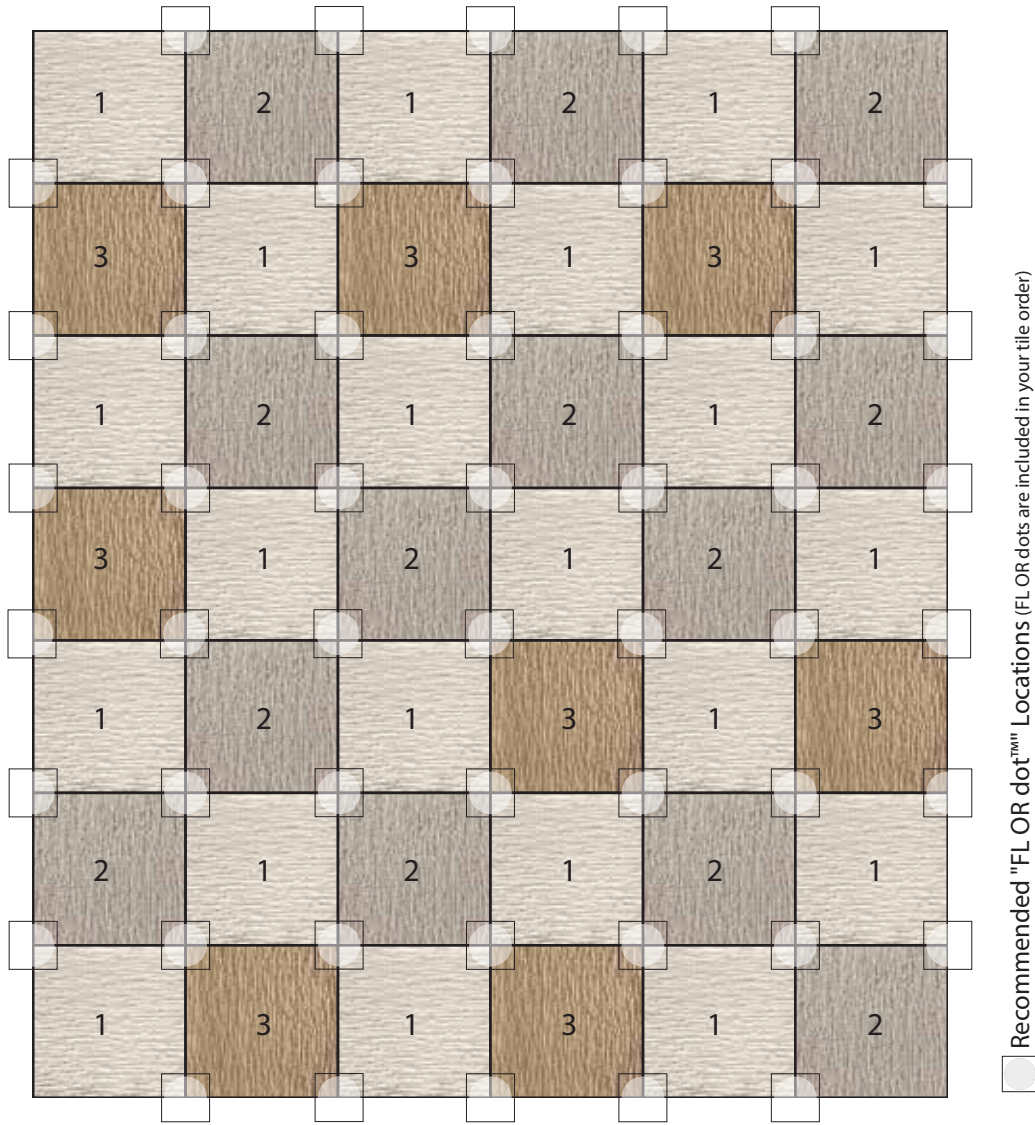

Two Step Bone

Recommended "FLOR dot" Locations (FLOR dots are included in your tile order)

42 Tile Area Rug
9'10" X 11'6"

COMPONENTS

- 1 | Twenty One Tiles of Made You Look in Bone
- 2 | Thirteen Tiles of Made You Look in Beige
- 3 | Eight Tiles of Made You Look in Tawny

DISCLAIMER : Here we have illustrated a typical sized (approximately 10' x 12') area rug, but the beauty of FLOR is you can create a rug of any size. The pattern seen Above can be duplicated to become larger, or rows and columns can be removed to become smaller. Need Help? Call us at 866.952.4093.